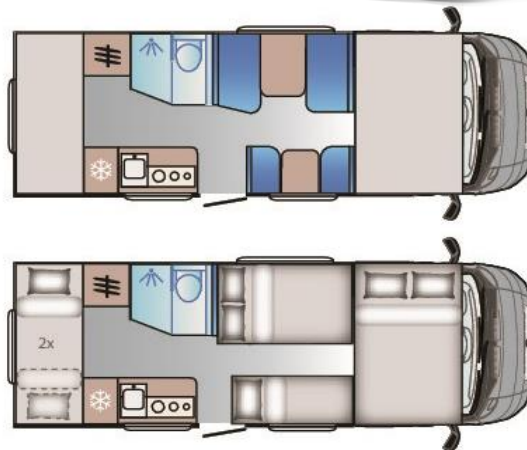

SUN LIVING A 70 DK

TECHNICAL DATA

CHASSIS	
Emissions rating	Euro 6D
Fiat Ducato 2.3l Auto	X
DIMENSIONS AND WEIGHTS	
Body length (mm)	6995
Total width (mm)	2320
Total height (mm)	3090
Internal height (mm)	2100
Mass in running order (MRO, Kg)	2923
Maximum authorized weight (Kg)	3500
Maximum towing weight (Kg)	2000
Maximum loading weight (Kg)	577
Wheel base (mm)	4035
Nr. of homologated seats incl. driver's seat	6
CHASSIS EQUIPMENT	
ABS + EBD	X
Fix & Go Kit (instead of spare wheel) Fiat	X
Colored front bumpers white	X
Rear fog lights	X
Double electric door mirror with demist function	X
Covers for seats pedestal	X
DRL halogen day time running lights	X
Reinforced "camping car" tires	X
Front drive	X